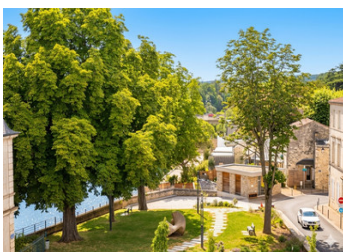

A stunning building in need of renovation in the centre of Villeneuve-sur-Lot

## IN BRIEF

Luxury Building in the Heart of Villeneuve-sur-Lot

Ideally situated in a prime location in the centre of Villeneuve-sur-Lot, this stately stone-built building offers a rare opportunity for an exceptional project. Just a stone's throw from the banks of the Lot, restaurants and the cinema, this property lends itself beautifully to conversion into a boutique hotel, a luxury restaurant, high-end apartments or a sumptuous private residence.