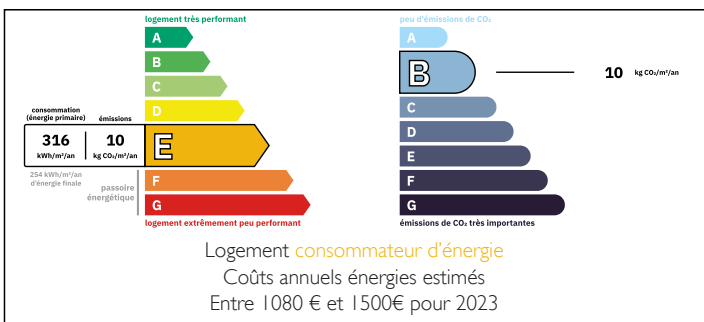

ENERGY - DPE

NB. Quoted prices relate to euro transactions. Fluctuations in exchange rates are not the responsibility of the agency or those representing it. The agency and its representatives are not authorised to make or give guarantees relating to the property. These particulars do not form part of any contract but are to be taken as a general representation of the property. Any areas, measurements or distances are approximate. Text, photographs and plans, where applicable, are for guidance only. Leggett and its representatives have not tested services, equipment or facilities and cannot guarantee the same.

Particulars for off-plan purchases are intended as a guide only. Final finishes to the property may vary. Purchasers are advised to engage a solicitor to check the plans and specifications as laid out in their purchase contract with the developer.