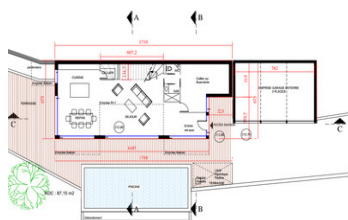

Building Plot with Approved Villa & Pool Project near Monaco – Ready to Build

INFORMATION

Town:	La Trinité
Department:	Alpes-Maritimes
Bed:	2
Bath:	3
Floor:	160 m ²
Plot Size:	2514 m ²

IN BRIEF

This attractive building plot located on the border of La Turbie and La Trinité offers a rare opportunity to immediately realize a villa project close to Monaco.

Set on a 2,514 m² fully serviced plot (water and electricity connections completed), the property benefits from a valid building permit for a contemporary villa of approximately 160–180 m² built over two levels.

The planned design features a spacious living area with an impressive cathedral ceiling, two spacious master bedrooms with own dressing areas and bathrooms, an infinity swimming pool, and a 45 m² enclosed garage.