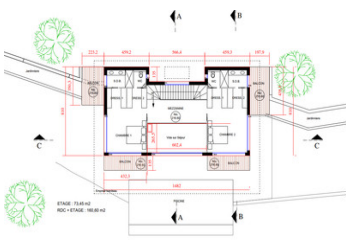

Building Plot with Approved Villa & Pool Project near Monaco – Ready to Build

INFORMATION

Town:	La Trinité
Department:	Alpes-Maritimes
Bed:	2
Bath:	3
Floor:	160 m ²
Plot Size:	2514 m ²

IN BRIEF

This attractive building plot located on the border of La Turbie and La Trinité offers a rare opportunity to immediately realize a villa project close to Monaco.

Set on a 2,514 m² fully serviced plot (water and electricity connections completed), the property benefits from a valid building permit for a contemporary villa of approximately 160–180 m² built over two levels.

The planned design features a spacious living area with an impressive cathedral ceiling, two spacious master bedrooms with own dressing areas and bathrooms, an infinity swimming pool, and a 45 m² enclosed garage.