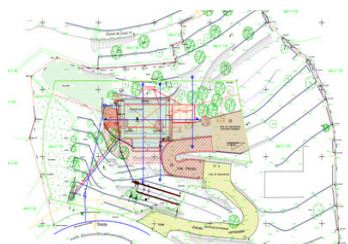

Building Plot with Approved Villa & Pool Project near Monaco – Ready to Build

INFORMATION

Town:	La Trinité
Department:	Alpes-Maritimes
Bed:	2
Bath:	3
Floor:	160 m ²
Plot Size:	2514 m ²

IN BRIEF

This attractive building plot located on the border of La Turbie and La Trinité offers a rare opportunity to immediately realize a villa project close to Monaco.

Set on a 2,514 m² fully serviced plot (water and electricity connections completed), the property benefits from a valid building permit for a contemporary villa of approximately 160–180 m² built over two levels.