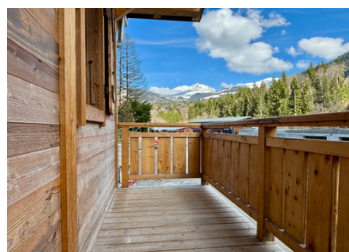

IN BRIEF

Luxury 5-Bedroom Ski Chalet FOR SALE in Megeve
- direct view to Mont Blanc

This stunning contemporary ski chalet soon to be completed offers the perfect blend of modern comfort and alpine charm. The property provides breathtaking views of Mont Blanc.

Set over three floors , the chalet features an open-plan living area full of natural light and framing the spectacular mountain scenery. ready for the stylish open plan kitchen of your choice and with a dining area and a lounge with the option to fit a log burner making it ideal for both entertaining and relaxing after a day on the slopes.

5 ensuite bedrooms over the 3 floors

Ski storage, utility room, a garage complete the ground floor of the chalet which has an excellent energy rating thanks to the build quality.

ENERGY - DPE

DPE not required.

NB. Quoted prices relate to euro transactions. Fluctuations in exchange rates are not the responsibility of the agency or those representing it. The agency and its representatives are not authorised to make or give guarantees relating to the property. These particulars do not form part of any contract but are to be taken as a general representation of the property. Any areas, measurements or distances are approximate. Text, photographs and plans, where applicable, are for guidance only. Leggett and its representatives have not tested services, equipment or facilities and cannot guarantee the same.

Particulars for off-plan purchases are intended as a guide only. Final finishes to the property may vary. Purchasers are advised to engage a solicitor to check the plans and specifications as laid out in their purchase contract with the developer.