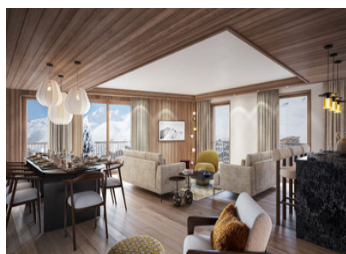

ENERGY - DPE

DPE not required.

IN BRIEF

This Exclusive Penthouse New Build apartment will offer Magnificent Southerly Views towards the Grand Motte Glacier in Tignes from its South facing balcony.

An impressive 173m² of living space, featuring 5 bedrooms to sleep 10 people and therefore offering a strong rental potential.

Included is a personalised ski locker, a storage cave and private secure underground parking. The price also includes a bespoke furniture pack.

Benefiting from access to the Luxury Spa Facilities : Wellness Centre, Fitness Room, indoor heated Swimming Pool, Sauna, Steam room and Jacuzzi.

The Brand New Ski In Ski Out Development, in the High Altitude, Snow Sure Ski resort of Tignes offers a range of apartments from 1 to 5 bedrooms. The

NB. Quoted prices relate to euro transactions. Fluctuations in exchange rates are not the responsibility of the agency or those representing it. The agency and its representatives are not authorised to make or give guarantees relating to the property. These particulars do not form part of any contract but are to be taken as a general representation of the property. Any areas, measurements or distances are approximate. Text, photographs and plans, where applicable, are for guidance only. Leggett and its representatives have not tested services, equipment or facilities and cannot guarantee the same.

Particulars for off-plan purchases are intended as a guide only. Final finishes to the property may vary. Purchasers are advised to engage a solicitor to check the plans and specifications as laid out in their purchase contract with the developer.