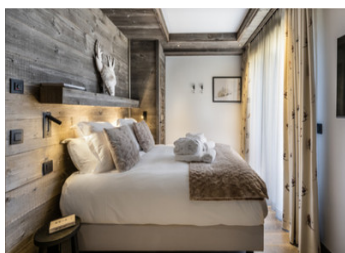

ENERGY - DPE

DPE not required.

IN BRIEF

This Exclusive Penthouse New Build apartment will offer Magnificent Southerly Views towards the Grand Motte Glacier in Tignes from its South facing balcony.

An impressive 173m² of living space, featuring 5 bedrooms to sleep 10 people and therefore offering a strong rental potential.

Included is a personalised ski locker, a storage cave and private secure underground parking. The price also includes a bespoke furniture pack.

Benefiting from access to the Luxury Spa Facilities : Wellness Centre, Fitness Room, indoor heated Swimming Pool, Sauna, Steam room and Jacuzzi.

The Brand New Ski In Ski Out Development, in the High Altitude, Snow Sure Ski resort of Tignes offers a range of apartments from 1 to 5 bedrooms. The

NB. Quoted prices relate to euro transactions. Fluctuations in exchange rates are not the responsibility of the agency or those representing it. The agency and its representatives are not authorised to make or give guarantees relating to the property. These particulars do not form part of any contract but are to be taken as a general representation of the property. Any areas, measurements or distances are approximate. Text, photographs and plans, where applicable, are for guidance only. Leggett and its representatives have not tested services, equipment or facilities and cannot guarantee the same.

Particulars for off-plan purchases are intended as a guide only. Final finishes to the property may vary. Purchasers are advised to engage a solicitor to check the plans and specifications as laid out in their purchase contract with the developer.