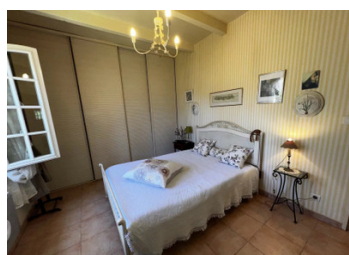

Charming country property close to amenities ideal location