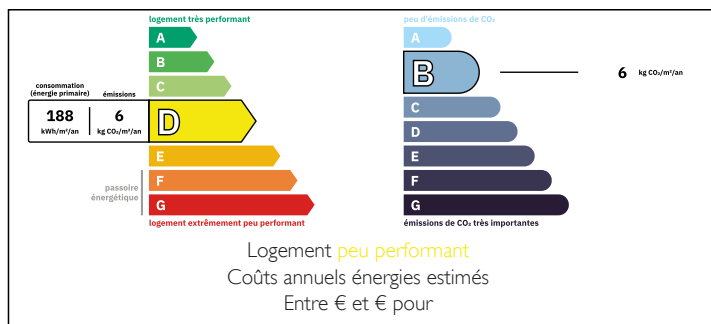

Charming country property close to amenities ideal location

ENERGY - DPE

INFORMATION

Town:	Carcès
Department:	Var
Bed:	3
Bath:	1
Floor:	113 m ²
Plot Size:	2000 m ²

IN BRIEF

Just 10 minutes from Cotignac, in the heart of Provence Verte, this charming single-storey Provençal home is located close to a picturesque village full of character with a wide range of local shops.