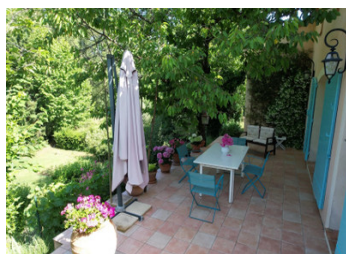

Charming country property close to amenities ideal location