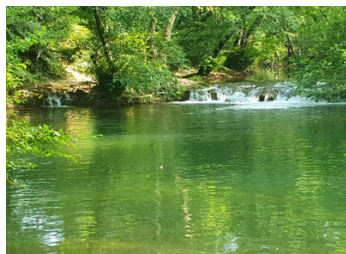

DESCRIPTION

null

Information about risks to which this property is exposed is available on the Géorisques website : <https://www.georisques.gouv.fr>

NOTES