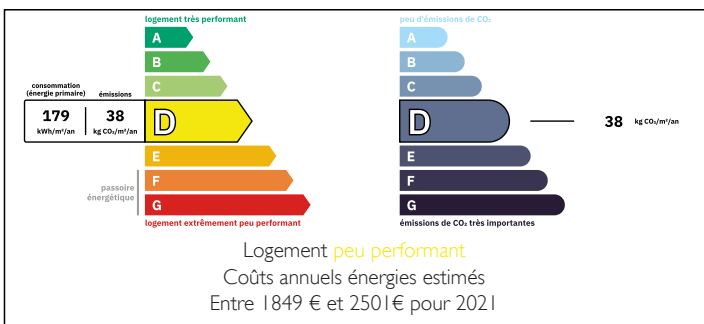

UNDER OFFER Spacious village house

INFORMATION

Town:	Châlus
Department:	Haute-Vienne
Bed:	3
Bath:	1
Floor:	140 m ²
Plot Size:	64 m ²

IN BRIEF

Located in the centre of Châlus, a lively village with a popular weekly market, supermarkets, bars, restaurants, a pharmacy, and boulangeries. Châlus is historically notable as the place where Richard the Lionheart was fatally wounded.

ENERGY - DPE

NB. Quoted prices relate to euro transactions. Fluctuations in exchange rates are not the responsibility of the agency or those representing it. The agency and its representatives are not authorised to make or give guarantees relating to the property. These particulars do not form part of any contract but are to be taken as a general representation of the property. Any areas, measurements or distances are approximate. Text, photographs and plans, where applicable, are for guidance only. Leggett and its representatives have not tested services, equipment or facilities and cannot guarantee the same.