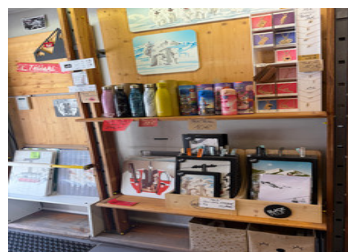

ENERGY - DPE

DPE not required.

NB. Quoted prices relate to euro transactions. Fluctuations in exchange rates are not the responsibility of the agency or those representing it. The agency and its representatives are not authorised to make or give guarantees relating to the property. These particulars do not form part of any contract but are to be taken as a general representation of the property. Any areas, measurements or distances are approximate. Text, photographs and plans, where applicable, are for guidance only. Leggett and its representatives have not tested services, equipment or facilities and cannot guarantee the same.

Particulars for off-plan purchases are intended as a guide only. Final finishes to the property may vary. Purchasers are advised to engage a solicitor to check the plans and specifications as laid out in their purchase contract with the developer.