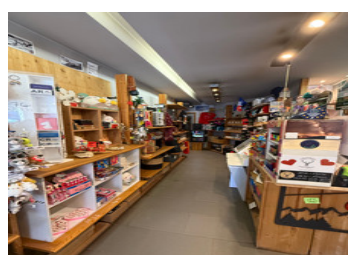

ENERGY - DPE

DPE not required.

NB. Quoted prices relate to euro transactions. Fluctuations in exchange rates are not the responsibility of the agency or those representing it. The agency and its representatives are not authorised to make or give guarantees relating to the property. These particulars do not form part of any contract but are to be taken as a general representation of the property. Any areas, measurements or distances are approximate. Text, photographs and plans, where applicable, are for guidance only. Leggett and its representatives have not tested services, equipment or facilities and cannot guarantee the same.

Particulars for off-plan purchases are intended as a guide only. Final finishes to the property may vary. Purchasers are advised to engage a solicitor to check the plans and specifications as laid out in their purchase contract with the developer.