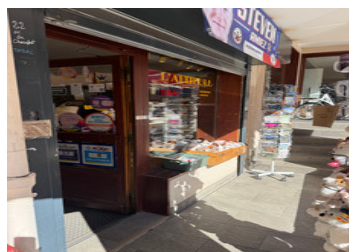

ENERGY - DPE

DPE not required.

NB. Quoted prices relate to euro transactions. Fluctuations in exchange rates are not the responsibility of the agency or those representing it. The agency and its representatives are not authorised to make or give guarantees relating to the property. These particulars do not form part of any contract but are to be taken as a general representation of the property. Any areas, measurements or distances are approximate. Text, photographs and plans, where applicable, are for guidance only. Leggett and its representatives have not tested services, equipment or facilities and cannot guarantee the same.

Particulars for off-plan purchases are intended as a guide only. Final finishes to the property may vary. Purchasers are advised to engage a solicitor to check the plans and specifications as laid out in their purchase contract with the developer.