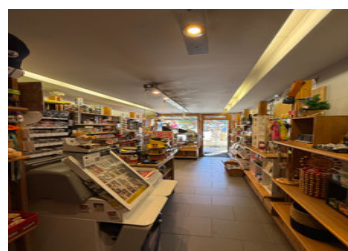

ENERGY - DPE

DPE not required.

NB. Quoted prices relate to euro transactions. Fluctuations in exchange rates are not the responsibility of the agency or those representing it. The agency and its representatives are not authorised to make or give guarantees relating to the property. These particulars do not form part of any contract but are to be taken as a general representation of the property. Any areas, measurements or distances are approximate. Text, photographs and plans, where applicable, are for guidance only. Leggett and its representatives have not tested services, equipment or facilities and cannot guarantee the same.

Particulars for off-plan purchases are intended as a guide only. Final finishes to the property may vary. Purchasers are advised to engage a solicitor to check the plans and specifications as laid out in their purchase contract with the developer.