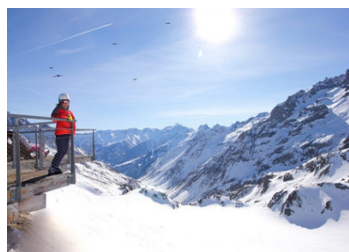

IN BRIEF

Reputable restaurant for sale with excellent accounting records, available on request post qualification.

ENERGY - DPE

DPE not required.

NB. Quoted prices relate to euro transactions. Fluctuations in exchange rates are not the responsibility of the agency or those representing it. The agency and its representatives are not authorised to make or give guarantees relating to the property. These particulars do not form part of any contract but are to be taken as a general representation of the property. Any areas, measurements or distances are approximate. Text, photographs and plans, where applicable, are for guidance only. Leggett and its representatives have not tested services, equipment or facilities and cannot guarantee the same.

Particulars for off-plan purchases are intended as a guide only. Final finishes to the property may vary. Purchasers are advised to engage a solicitor to check the plans and specifications as laid out in their purchase contract with the developer.