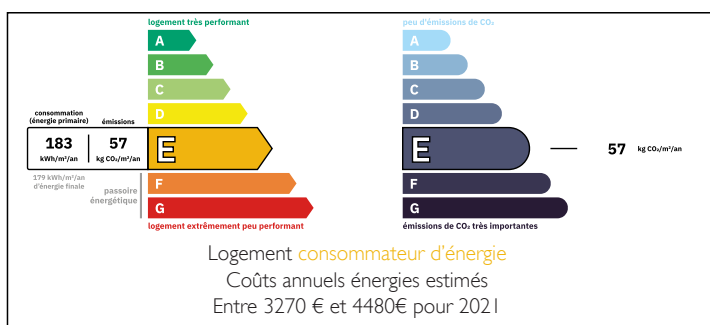

ENERGY - DPE

NB. Quoted prices relate to euro transactions. Fluctuations in exchange rates are not the responsibility of the agency or those representing it. The agency and its representatives are not authorised to make or give guarantees relating to the property. These particulars do not form part of any contract but are to be taken as a general representation of the property. Any areas, measurements or distances are approximate. Text, photographs and plans, where applicable, are for guidance only. Leggett and its representatives have not tested services, equipment or facilities and cannot guarantee the same.

Particulars for off-plan purchases are intended as a guide only. Final finishes to the property may vary. Purchasers are advised to engage a solicitor to check the plans and specifications as laid out in their purchase contract with the developer.