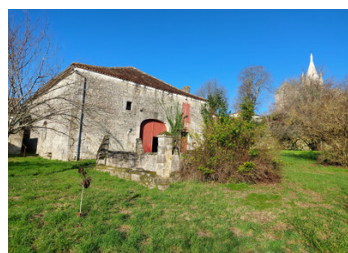

Pretty barn with land, ideally located in the village of Villebois-Lavalette.

## IN BRIEF

Beautiful quiet location, pretty views, and proximity to all shops, for this pretty stone barn of almost 260m<sup>2</sup>, surrounded by beautiful wooded land of almost 2000m<sup>2</sup>.

## DESCRIPTION

In the village of VILLEBOIS-LAVALLETTE, this barn of almost 260m<sup>2</sup> is waiting for your project!

Pretty garden with trees around the barn, partly not overlooked, lovely views, all amenities within walking distance.