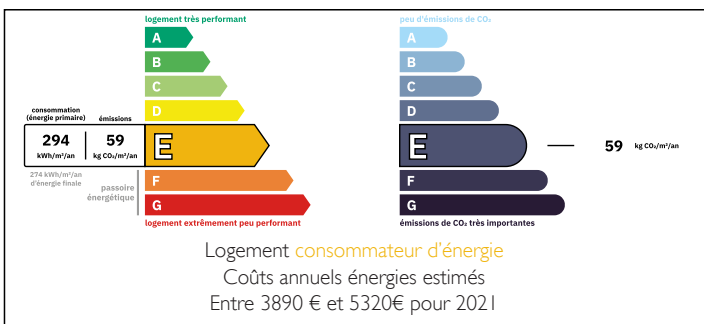

Spacious 7 bedroomed property with a large garden overlooking vineyards

EXCLUSIVE

INFORMATION

Town:	Lys-Haut-Layon
Department:	Maine-et-Loire
Bed:	7
Bath:	3
Floor:	213 m2
Plot Size:	2780 m2

ENERGY - DPE

IN BRIEF

Large 7-bedroom family home in a peaceful setting in the heart of the Anjou vineyards.

NB. Quoted prices relate to euro transactions. Fluctuations in exchange rates are not the responsibility of the agency or those representing it. The agency and its representatives are not authorised to make or give guarantees relating to the property. These particulars do not form part of any contract but are to be taken as a general representation of the property. Any areas, measurements or distances are approximate. Text, photographs and plans, where applicable, are for guidance only. Leggett and its representatives have not tested services, equipment or facilities and cannot guarantee the same.