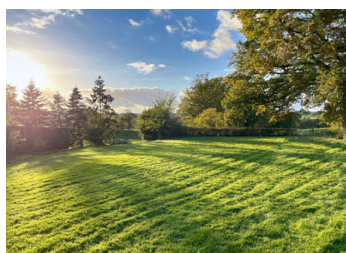

With countryside views and easy access to the town of Chabanais (5.7km) which has a good range of local amenities and 15km from the large town of St Junien. The airport at Limoges is 38km

ENERGY - DPE

DPE not required.

DESCRIPTION

Set on a generous sized plot of 3739m² with beautiful views across the surrounding Charentaise countryside.

The property consists of:

- Large stone barn approx 425m² with permission to convert part to habitation and the rest barn/workshop. Hangar/lean to right hand side
- Old stone piggery with permission to create a habitable space of 60m².
- Attached and enclosed land of 2942m²