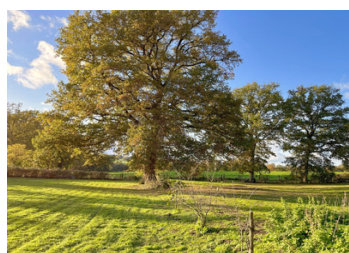

With countryside views and easy access to the town of Chabanais (5.7km) which has a good range of local amenities and 15km from the large town of St Junien. The airport at Limoges is 38km

ENERGY - DPE

DPE not required.

DESCRIPTION

Set on a generous sized plot of 3739m² with beautiful views across the surrounding Charentaise countryside.

The property consists of:

- Large stone barn approx 425m² with permission to convert part to habitation and the rest barn/workshop. Hangar/lean to right hand side
- Old stone piggery with permission to create a habitable space of 60m².
- Attached and enclosed land of 2942m²