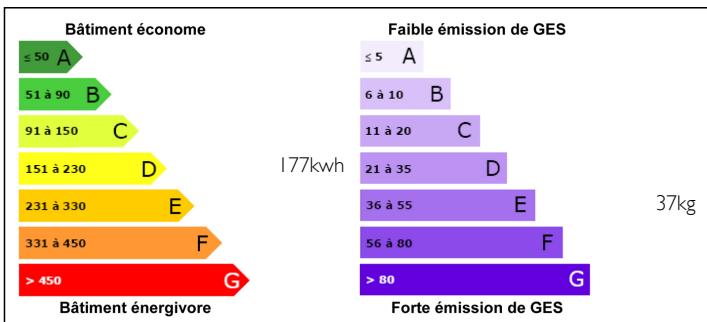

ENERGY - DPE

NB. Quoted prices relate to euro transactions. Fluctuations in exchange rates are not the responsibility of the agency or those representing it. The agency and its representatives are not authorised to make or give guarantees relating to the property. These particulars do not form part of any contract but are to be taken as a general representation of the property. Any areas, measurements or distances are approximate. Text, photographs and plans, where applicable, are for guidance only. Leggett and its representatives have not tested services, equipment or facilities and cannot guarantee the same.

Particulars for off-plan purchases are intended as a guide only. Final finishes to the property may vary. Purchasers are advised to engage a solicitor to check the plans and specifications as laid out in their purchase contract with the developer.