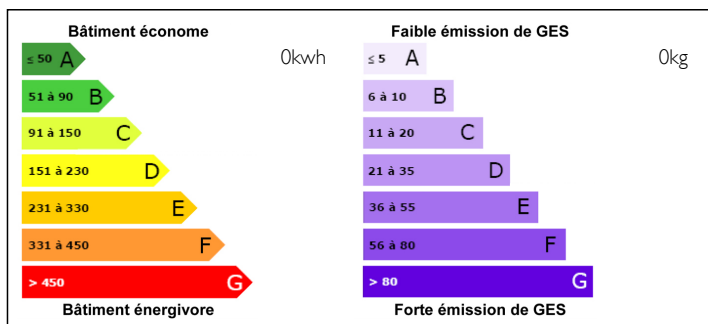

12 hectares of woodland for sale

INFORMATION

Town:	LE CHILLOU
Department:	Deux Sevres
Bed:	0
Bath:	0
Floor:	0 m2
Plot Size:	124000 m2

IN BRIEF

This woodland is a mixture of chestnut, pine with some oak.

ENERGY - DPE