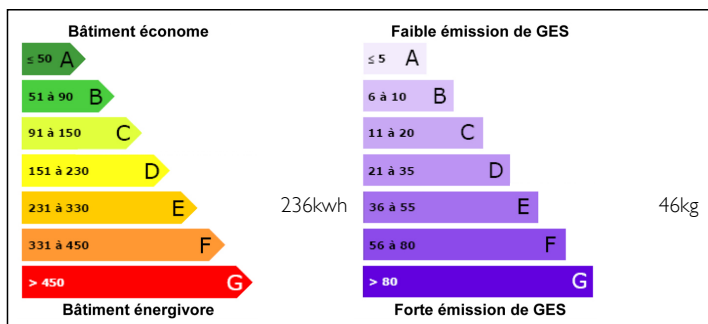

ENERGY - DPE

NB. Quoted prices relate to euro transactions. Fluctuations in exchange rates are not the responsibility of the agency or those representing it. The agency and its representatives are not authorised to make or give guarantees relating to the property. These particulars do not form part of any contract but are to be taken as a general representation of the property. Any areas, measurements or distances are approximate. Text, photographs and plans, where applicable, are for guidance only. Leggett and its representatives have not tested services, equipment or facilities and cannot guarantee the same.

Particulars for off-plan purchases are intended as a guide only. Final finishes to the property may vary. Purchasers are advised to engage a solicitor to check the plans and specifications as laid out in their purchase contract with the developer.