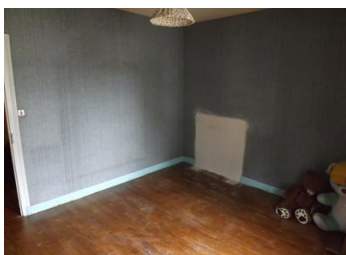

IN BRIEF

A short walk from all amenities in a lovely, quiet historic town, this is a great chance to buy a home that only needs redecorating to your taste.