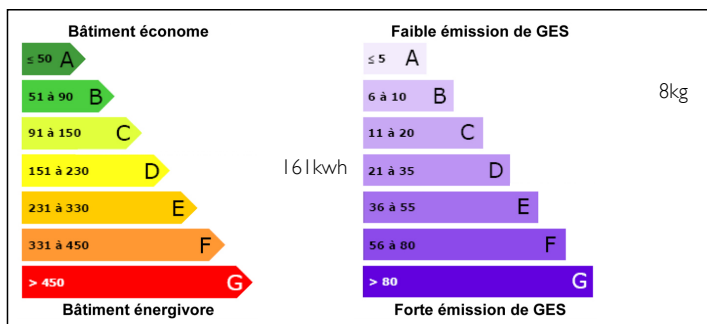

Detached 4 bedroom villa with garden and swimming pool situated just a 10 minute walk from the beach.

INFORMATION

Town:	CANET PLAGES
Department:	Pyrenees Orientales
Bed:	4
Bath:	2
Floor:	180 m2
Plot Size:	561 m2

IN BRIEF

This detached, 4 bedroom villa is well situated within a 10 minute walk from the sandy beaches. The town has a multitude of cafés and restaurants and is only 14km from Perpignan city centre.

ENERGY - DPE