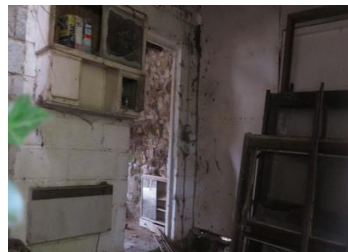

A derelict property in a large plot within the beautiful Suisse Normande

INFORMATION

Town:	STE HONORINE LA
Department:	GUILLAUME Orne
Bed:	0
Bath:	0
Floor:	30 m2
Plot Size:	2132 m2

IN BRIEF

A lot of imagination and hard work is needed but the result is sure to be worth it! This property is not about the house it is about its location within a popular and touristic area of Normandy, its proximity of la Roche d'Oetre, Pont D'Ouilly and Clecy. The grounds of over half of an acre are secluded and will provide a haven of tranquility for nature lovers or those who need to get away from the madness of the world and replenish their batteries.

DESCRIPTION

The property consists of an old stone and colombage one storey farmer's cottage. This was converted in the 1970's as a holiday home on two floors but has since lost its roof and become derelict. It sits nicely within its plot on the edge of a small wood in beautiful countryside. A few beautiful and large houses are nearby but out of sight ensuring that this property has the potential of being transformed into a beautiful home and a good investment.