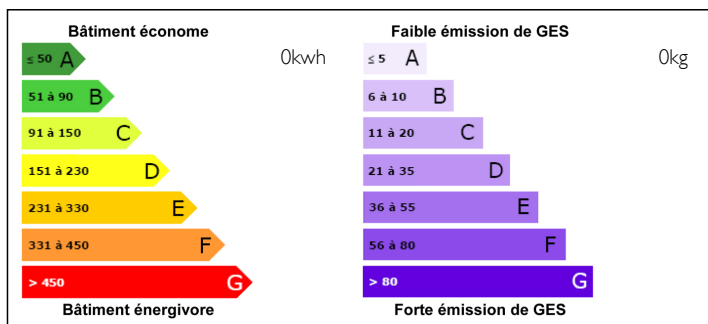

ENERGY - DPE

NB. Quoted prices relate to euro transactions. Fluctuations in exchange rates are not the responsibility of the agency or those representing it. The agency and its representatives are not authorised to make or give guarantees relating to the property. These particulars do not form part of any contract but are to be taken as a general representation of the property. Any areas, measurements or distances are approximate. Text, photographs and plans, where applicable, are for guidance only. Leggett and its representatives have not tested services, equipment or facilities and cannot guarantee the same.

Particulars for off-plan purchases are intended as a guide only. Final finishes to the property may vary. Purchasers are advised to engage a solicitor to check the plans and specifications as laid out in their purchase contract with the developer.