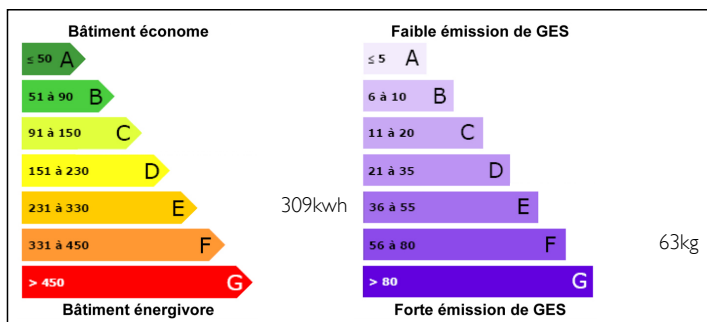

IN BRIEF

Sector Ploermel - Detached home with 3 bedrooms and a large basement area, central heating, in a stunning setting with no overlooking properties.

ENERGY - DPE

NB. Quoted prices relate to euro transactions. Fluctuations in exchange rates are not the responsibility of the agency or those representing it. The agency and its representatives are not authorised to make or give guarantees relating to the property. These particulars do not form part of any contract but are to be taken as a general representation of the property. Any areas, measurements or distances are approximate. Text, photographs and plans, where applicable, are for guidance only. Leggett and its representatives have not tested services, equipment or facilities and cannot guarantee the same.