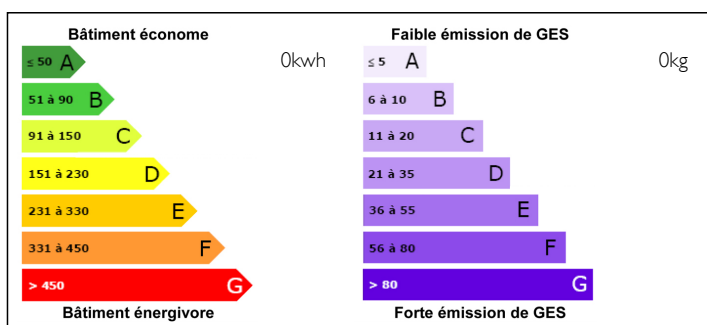

ENERGY - DPE

NB. Quoted prices relate to euro transactions. Fluctuations in exchange rates are not the responsibility of the agency or those representing it. The agency and its representatives are not authorised to make or give guarantees relating to the property. These particulars do not form part of any contract but are to be taken as a general representation of the property. Any areas, measurements or distances are approximate. Text, photographs and plans, where applicable, are for guidance only. Leggett and its representatives have not tested services, equipment or facilities and cannot guarantee the same.

Particulars for off-plan purchases are intended as a guide only. Final finishes to the property may vary. Purchasers are advised to engage a solicitor to check the plans and specifications as laid out in their purchase contract with the developer.